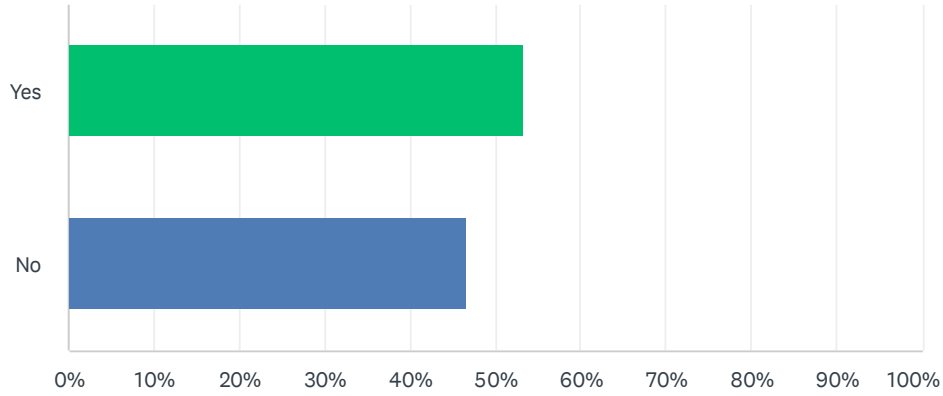

Q25 Do you want to be included on One Truckee River's email list? OTR sends infrequent emails, averaging less than one email per month.

Answered: 77 Skipped: 7

ANSWER CHOICES	RESPONSES	
Yes	53.25%	41
No	46.75%	36
TOTAL		77