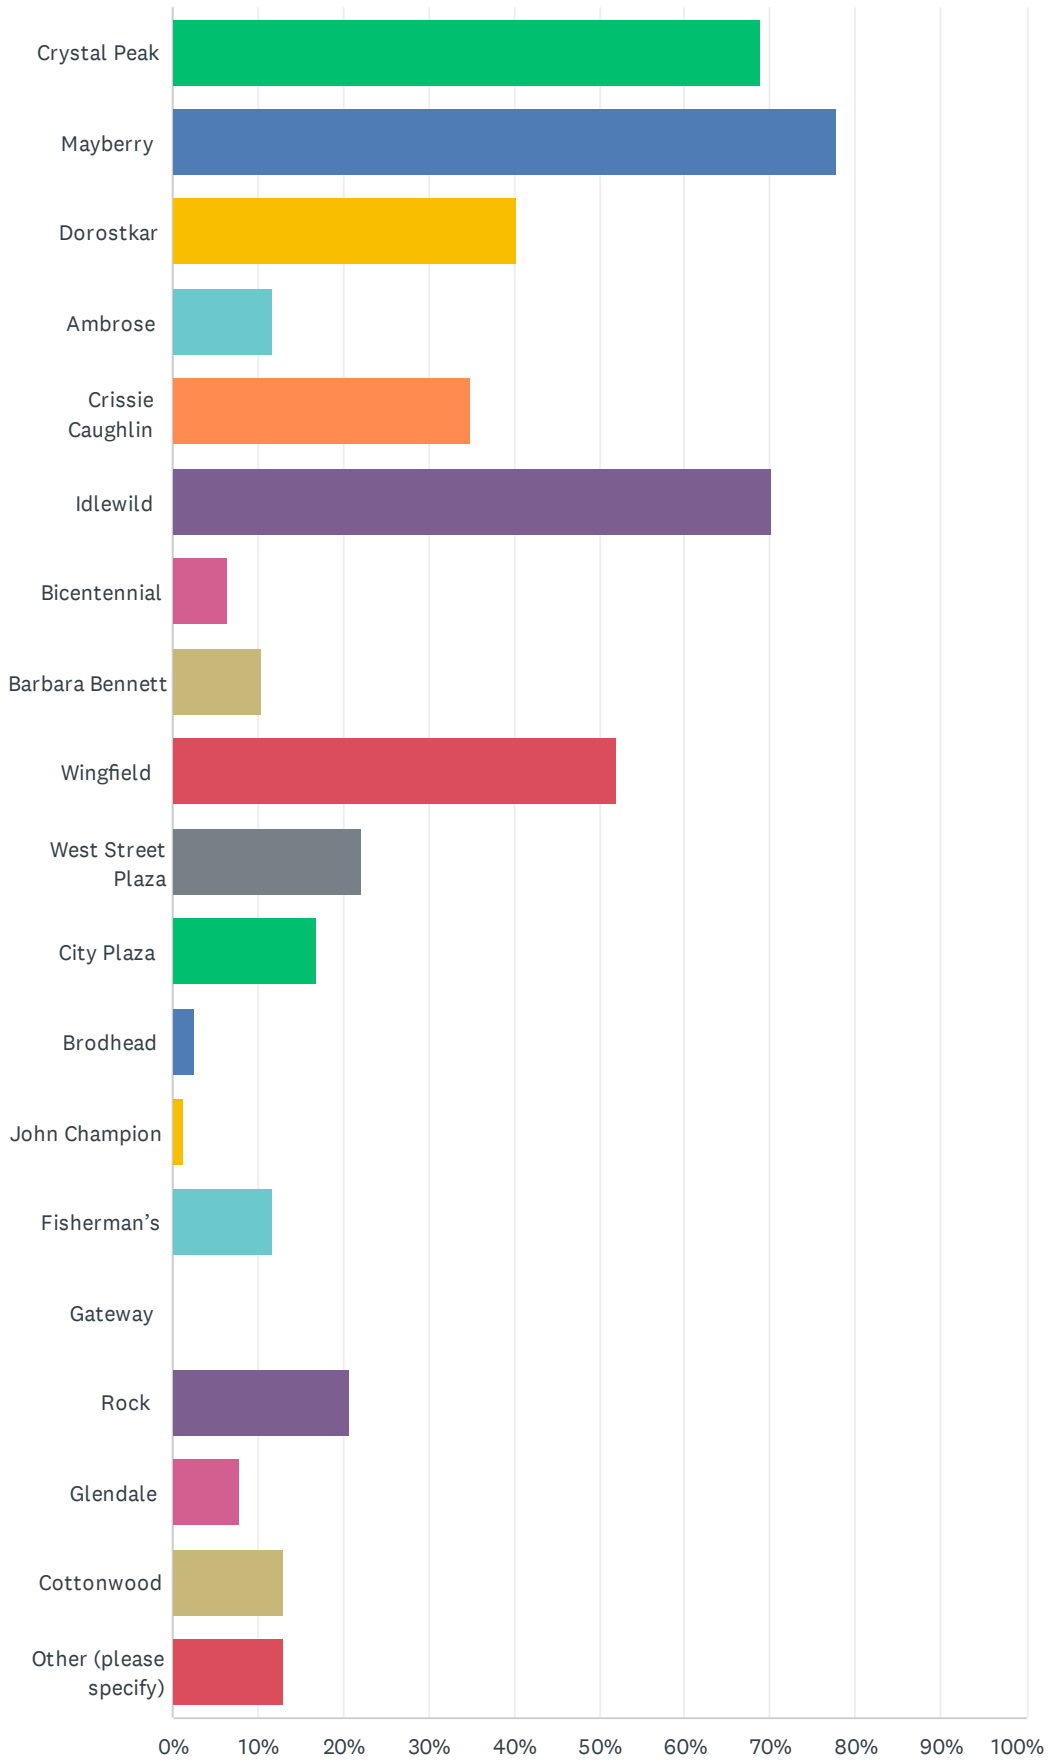

## Q5 Do you spend time at parks along the Truckee River?

Answered: 83 Skipped: 1

ANSWER CHOICES	RESPONSES	
YES	89.16%	74
NO	10.84%	9
TOTAL		83

## Q6 If yes, what parks do you spend time at along the Truckee River?

Answered: 77 Skipped: 7

# One Truckee River's 2023 Community Survey

## One Truckee River's 2023 Community Survey

ANSWER CHOICES	RESPONSES	
Crystal Peak	68.83%	53
Mayberry	77.92%	60
Dorostkar	40.26%	31
Ambrose	11.69%	9
Crissie Caughlin	35.06%	27
Idlewild	70.13%	54
Bicentennial	6.49%	5
Barbara Bennett	10.39%	8
Wingfield	51.95%	40
West Street Plaza	22.08%	17
City Plaza	16.88%	13
Brodhead	2.60%	2
John Champion	1.30%	1
Fisherman's	11.69%	9
Gateway	0.00%	0
Rock	20.78%	16
Glendale	7.79%	6
Cottonwood	12.99%	10
Other (please specify)	12.99%	10
<b>Total Respondents: 77</b>		