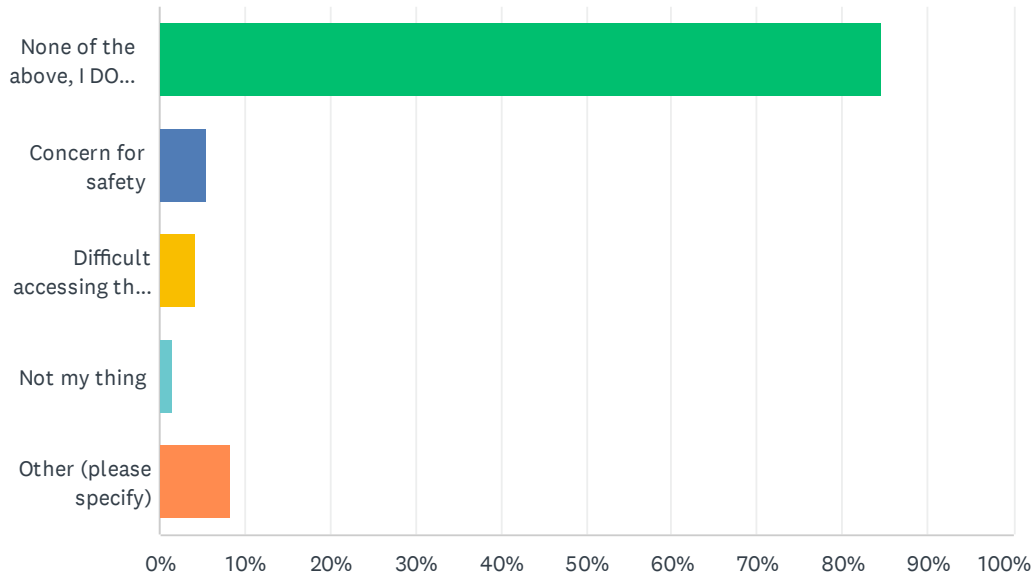

Q4 If no, what are the reasons you don't recreate along the Truckee River?

Answered: 72 Skipped: 12

ANSWER CHOICES	RESPONSES	
None of the above, I DO recreate on the Truckee River.	84.72%	61
Concern for safety	5.56%	4
Difficult accessing the Truckee River	4.17%	3
Not my thing	1.39%	1
Other (please specify)	8.33%	6
Total Respondents: 72