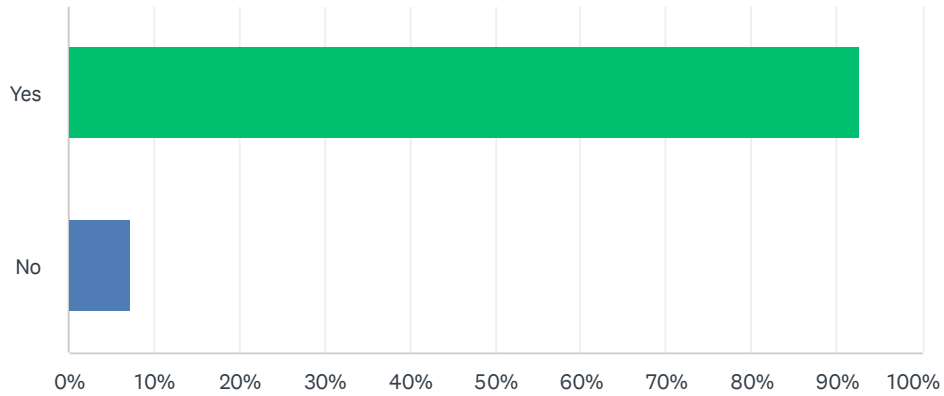

Q11 Would you like to see more resources be allotted to manage the Truckee River corridor?

Answered: 83 Skipped: 1

ANSWER CHOICES	RESPONSES	
Yes	92.77%	77
No	7.23%	6
TOTAL		83