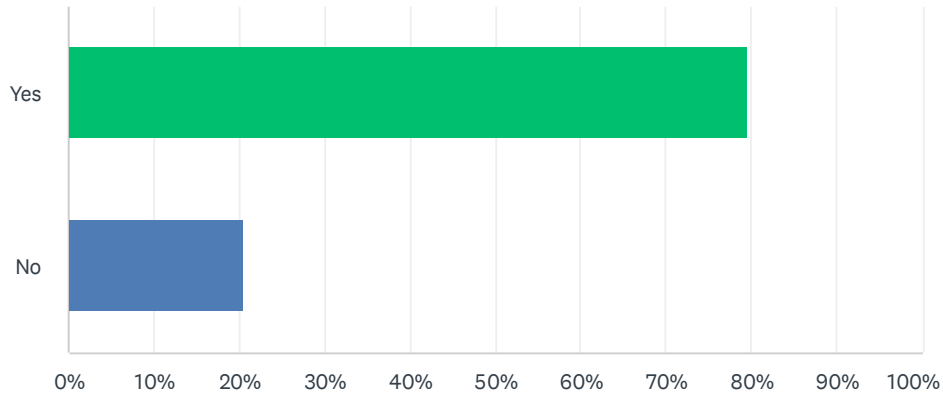

Q18 Did you know that the Truckee River supplies 85% of the Truckee Meadows drinking water?

Answered: 83 Skipped: 1

ANSWER CHOICES	RESPONSES	
Yes	79.52%	66
No	20.48%	17
TOTAL		83