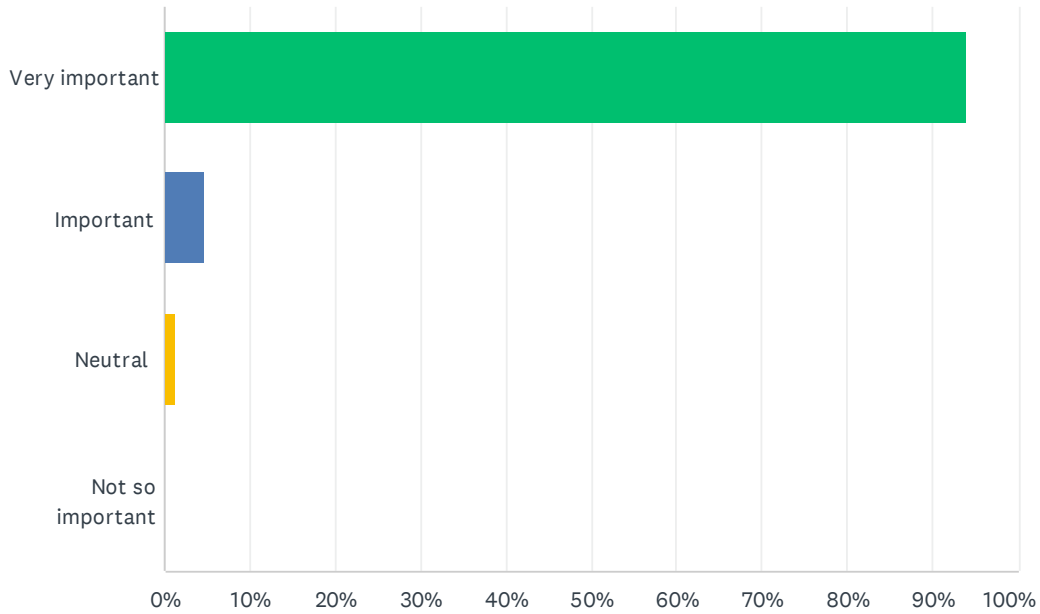

Q8 How important is the Truckee River to you?

Answered: 84 Skipped: 0

ANSWER CHOICES	RESPONSES	
Very important	94.05%	79
Important	4.76%	4
Neutral	1.19%	1
Not so important	0.00%	0
TOTAL		84