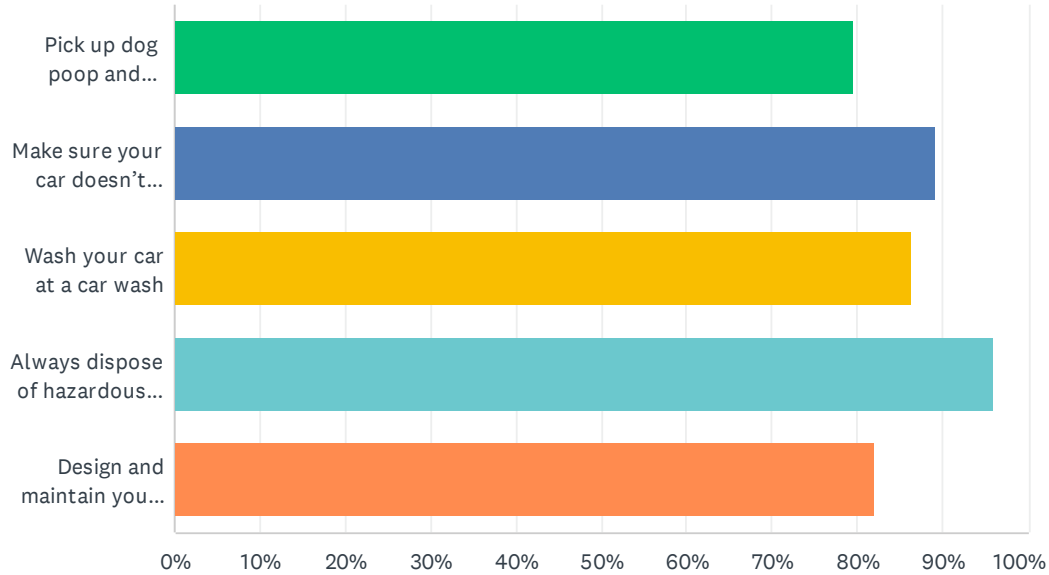

Q23 Below, are a few steps you can take to limit non-point source pollution to the Truckee River and the overall Truckee Meadows watershed. Please mark the actions you take:

Answered: 73 Skipped: 11

ANSWER CHOICES	RESPONSES	
Pick up dog poop and dispose of it in a trash can	79.45%	58
Make sure your car doesn't leak oil	89.04%	65
Wash your car at a car wash	86.30%	63
Always dispose of hazardous materials, such as oil, antifreeze, or batteries, at a proper collection site	95.89%	70
Design and maintain your yard with non-point pollution in mind such as following fertilizers instructions, fixing irrigation leaks, and installing water-wise plants	82.19%	60
Total Respondents: 73