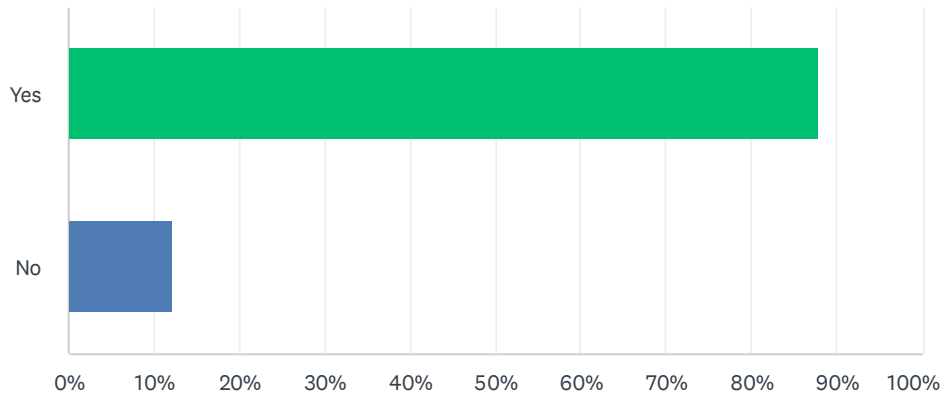

Q22 Do you take steps to prevent non-point source water pollution - waste water runoff with pollutants to the Truckee River or Truckee Meadows watershed?

Answered: 83 Skipped: 1

ANSWER CHOICES	RESPONSES	
Yes	87.95%	73
No	12.05%	10
TOTAL		83