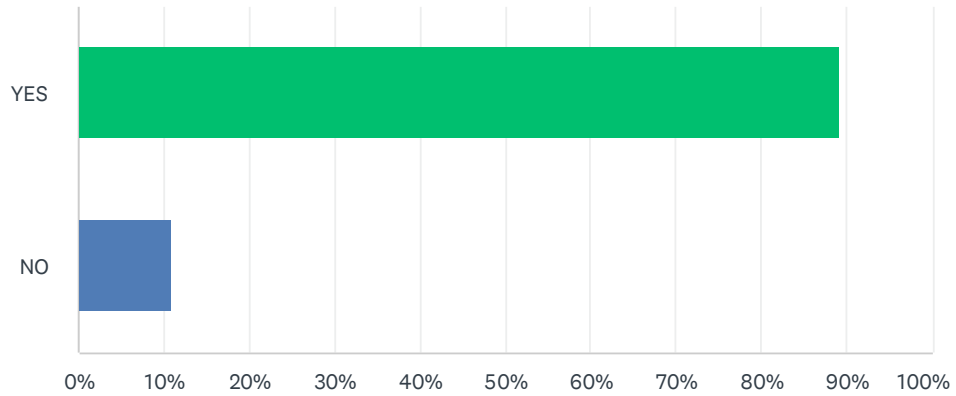

Q5 Do you spend time at parks along the Truckee River?

Answered: 83 Skipped: 1

ANSWER CHOICES	RESPONSES	
YES	89.16%	74
NO	10.84%	9
TOTAL		83