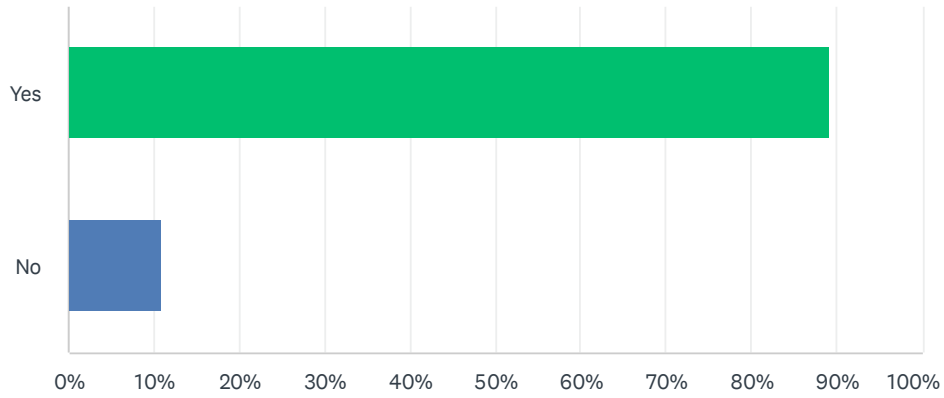

Q10 Do you feel that the community needs to do more to address safety along the river?

Answered: 83 Skipped: 1

ANSWER CHOICES	RESPONSES	
Yes	89.16%	74
No	10.84%	9
TOTAL		83