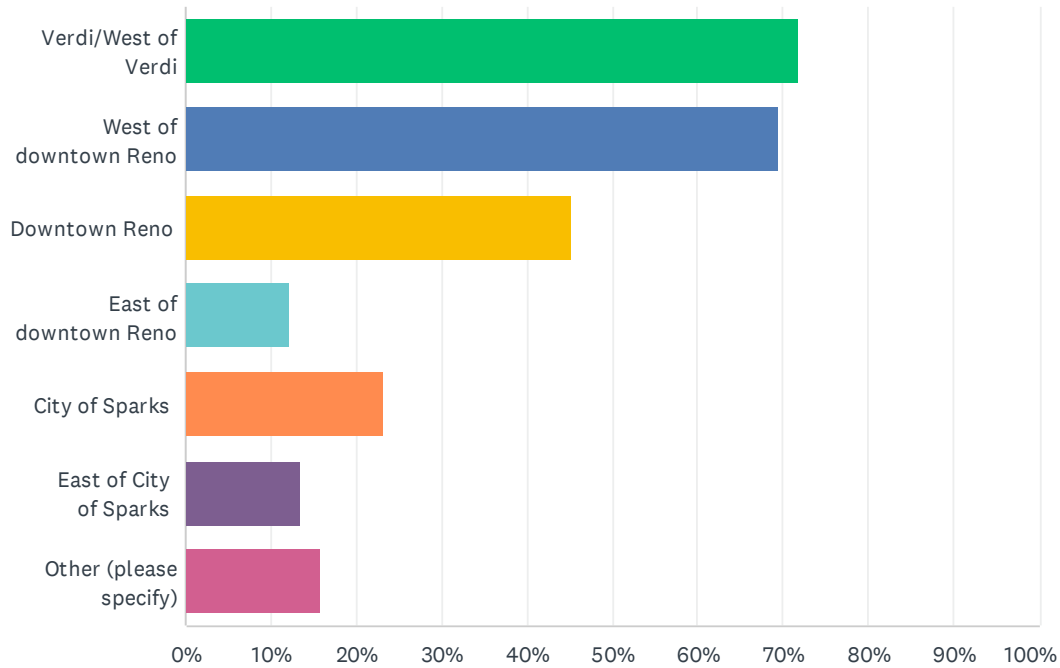

## Q1 Do you recreate along the Truckee River? If yes, how long have you been recreating along the Truckee River?

Answered: 84 Skipped: 0

ANSWER CHOICES	RESPONSES	
None of the above, I do not recreate.	3.57%	3
First year	2.38%	2
Last five years	13.10%	11
More than five years	80.95%	68
<b>TOTAL</b>		<b>84</b>

## Q2 If yes, where along the Truckee River do you recreate?

Answered: 82 Skipped: 2

ANSWER CHOICES	RESPONSES	
Verdi/West of Verdi	71.95%	59
West of downtown Reno	69.51%	57
Downtown Reno	45.12%	37
East of downtown Reno	12.20%	10
City of Sparks	23.17%	19
East of City of Sparks	13.41%	11
Other (please specify)	15.85%	13
Total Respondents: 82		