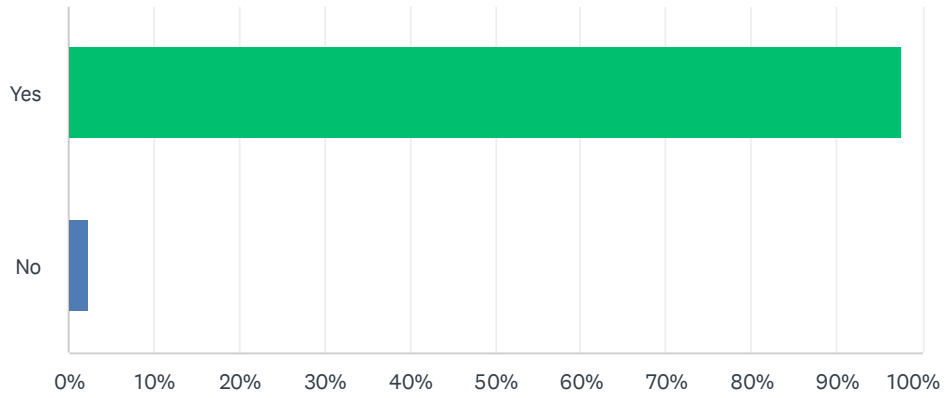

Q9 Do you feel that the community needs to do more to address the health and safety of the river?

Answered: 84 Skipped: 0

ANSWER CHOICES	RESPONSES	
Yes	97.62%	82
No	2.38%	2
TOTAL		84