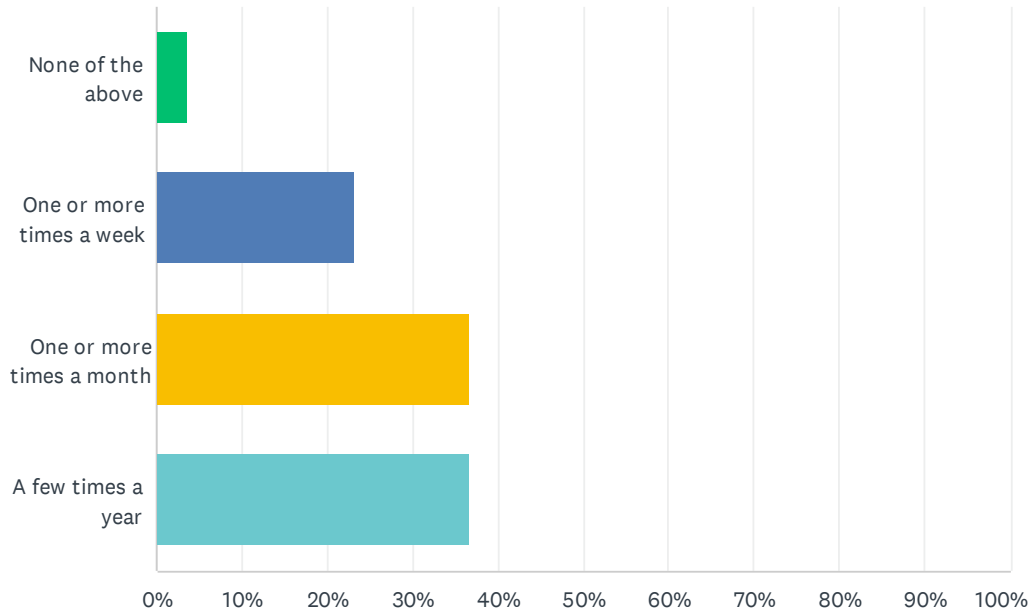

## Q1 Do you recreate along the Truckee River? If yes, how long have you been recreating along the Truckee River?

Answered: 84 Skipped: 0

ANSWER CHOICES	RESPONSES	
None of the above, I do not recreate.	3.57%	3
First year	2.38%	2
Last five years	13.10%	11
More than five years	80.95%	68
<b>TOTAL</b>		<b>84</b>

## Q2 If yes, where along the Truckee River do you recreate?

Answered: 82 Skipped: 2

ANSWER CHOICES	RESPONSES	
Verdi/West of Verdi	71.95%	59
West of downtown Reno	69.51%	57
Downtown Reno	45.12%	37
East of downtown Reno	12.20%	10
City of Sparks	23.17%	19
East of City of Sparks	13.41%	11
Other (please specify)	15.85%	13
Total Respondents: 82		

### Q3 If yes, how often do you recreate along the Truckee River?

Answered: 82 Skipped: 2

ANSWER CHOICES	RESPONSES
None of the above	3.66% 3
One or more times a week	23.17% 19
One or more times a month	36.59% 30
A few times a year	36.59% 30
<b>TOTAL</b>	<b>82</b>