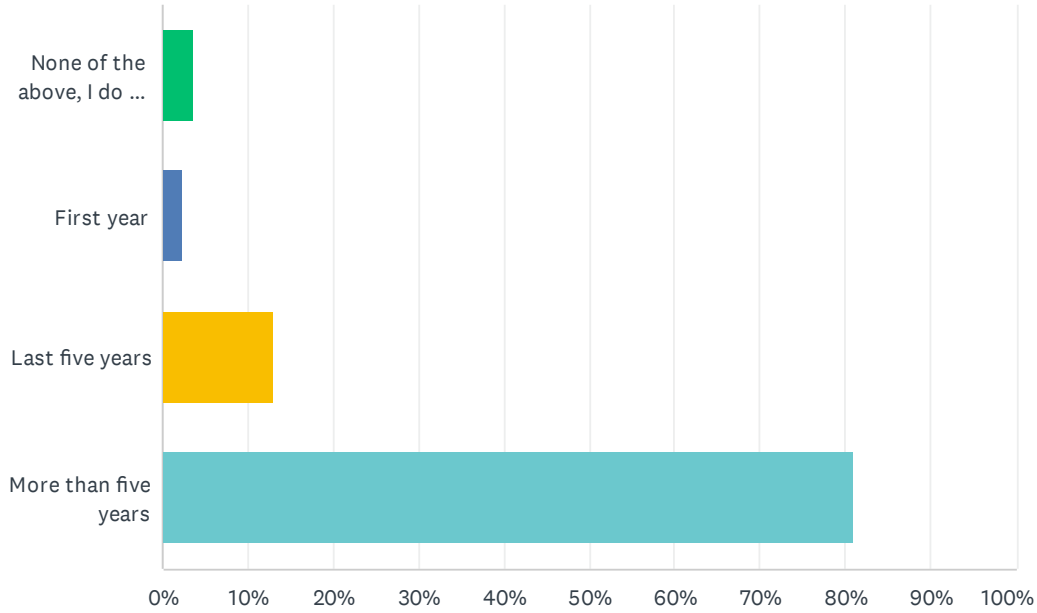

## Q1 Do you recreate along the Truckee River? If yes, how long have you been recreating along the Truckee River?

Answered: 84 Skipped: 0

ANSWER CHOICES	RESPONSES	
None of the above, I do not recreate.	3.57%	3
First year	2.38%	2
Last five years	13.10%	11
More than five years	80.95%	68
<b>TOTAL</b>		<b>84</b>